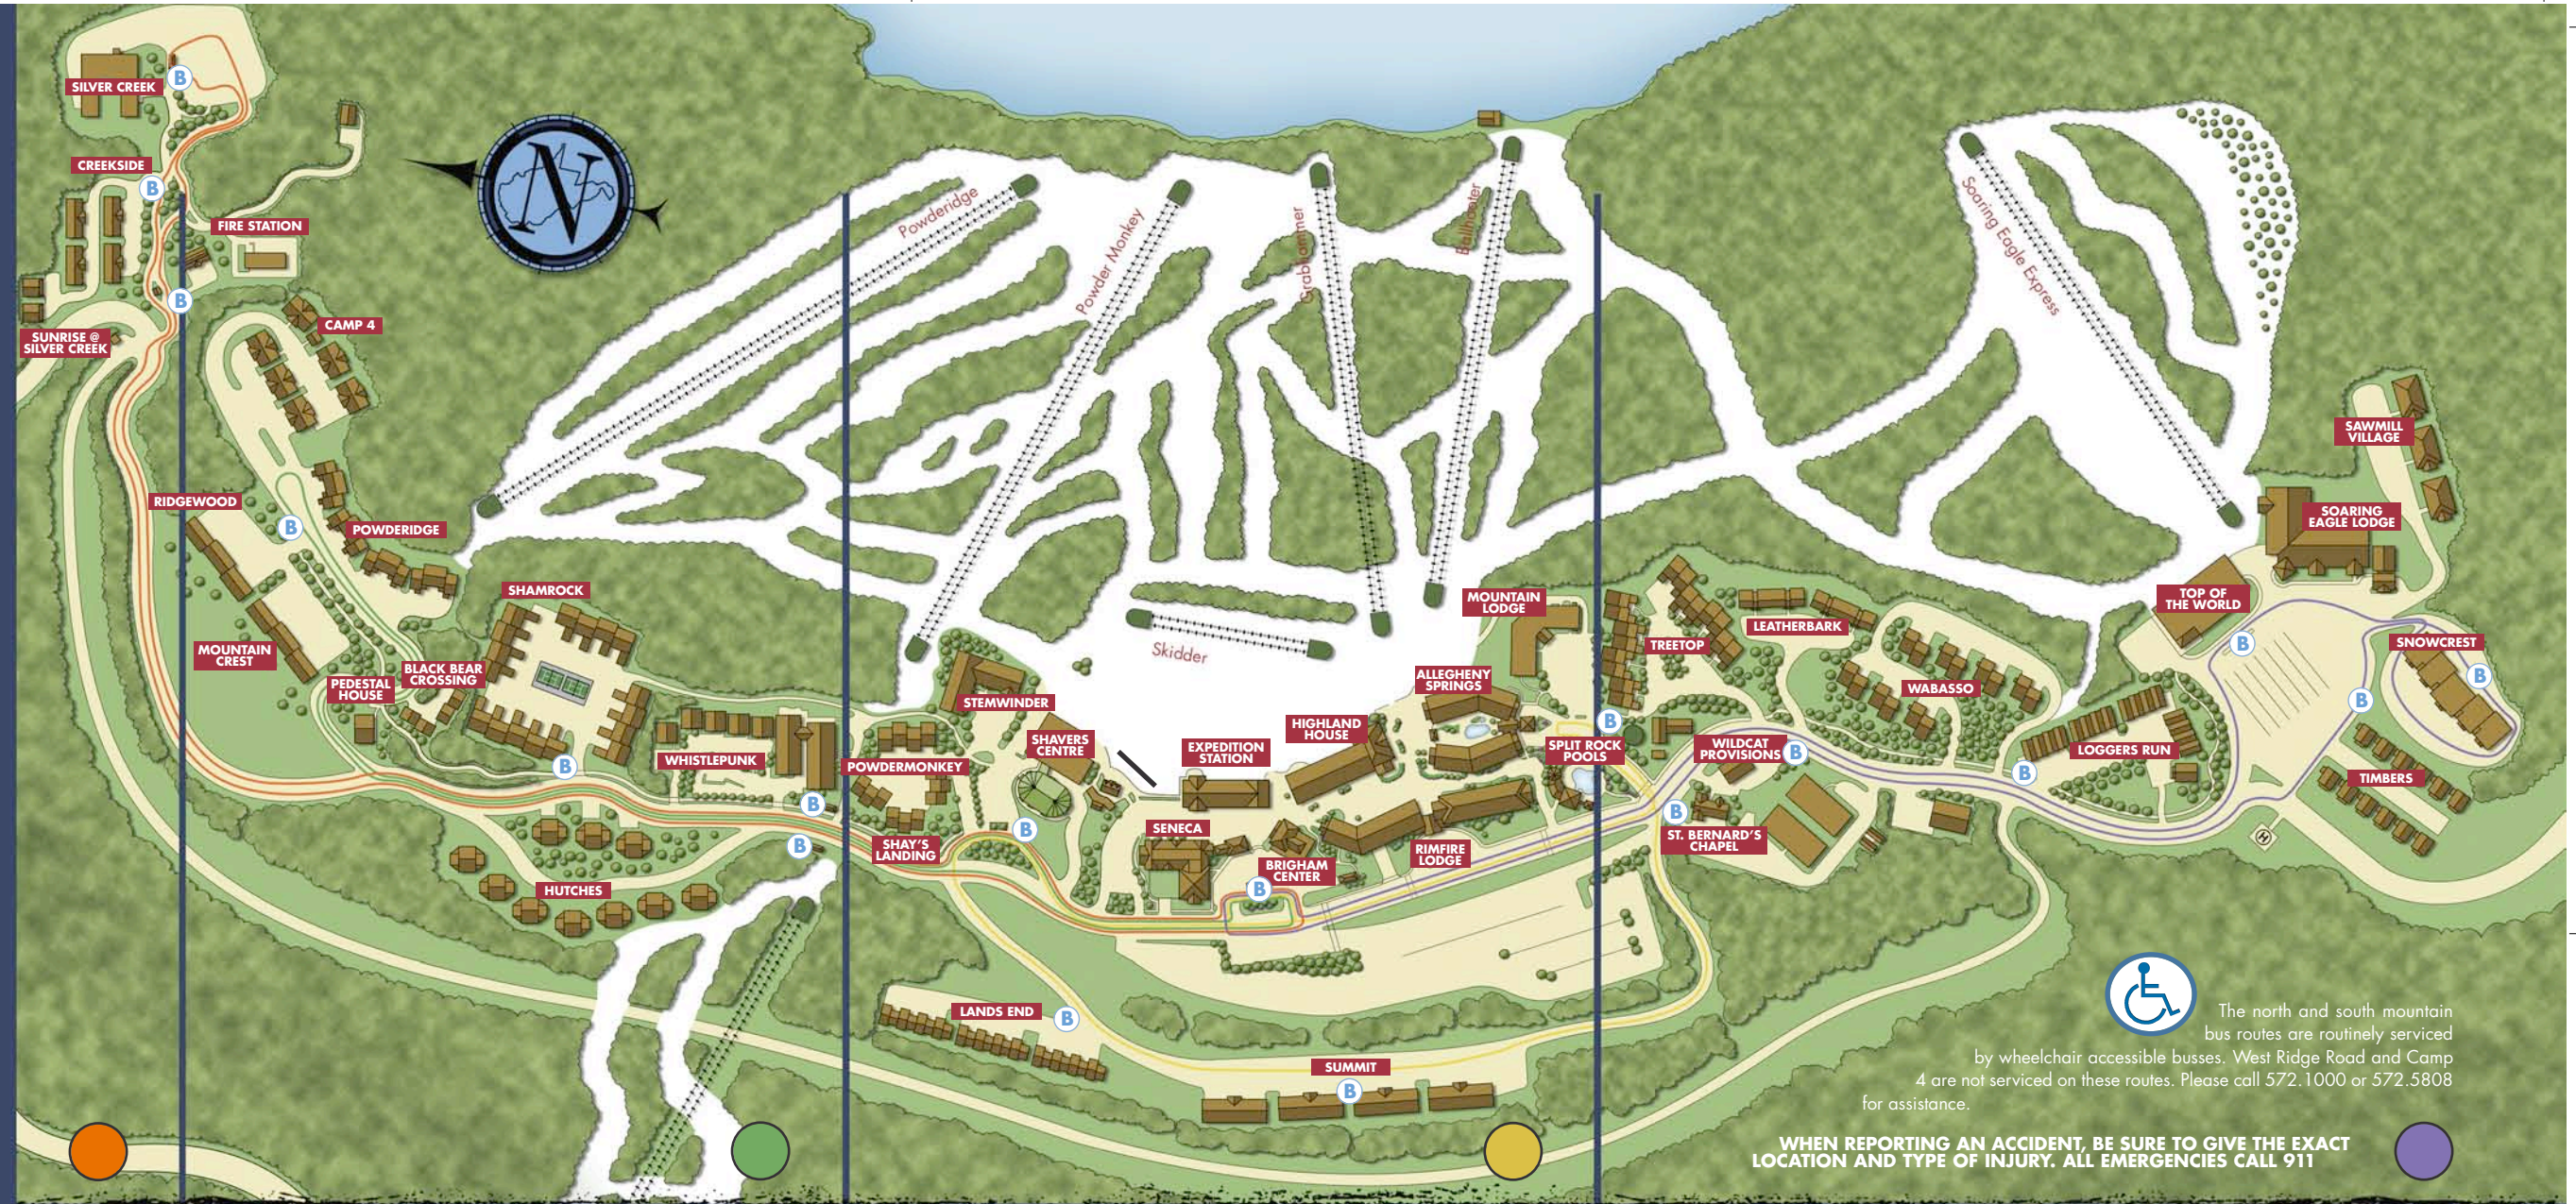

Know your **COLOR!** Each neighborhood is represented by a color. Our shuttle buses will have posted the neighborhoods which they are servicing.

Use bus stops located at the Brigham Center and along Snowshoe Drive to access the shuttle system.

The slopes in the Snowshoe basin close at 4:30pm. Using the chairlift system to access your lodging is the fastest way to get back home.

SILVER CREEK & NORTH MOUNTAIN

Guests needing transportation to South Mountain will need to take the Silver-Creek or North Mountain shuttle to the Village Center and transfer to the South Mountain Shuttle.

SOUTH MOUNTAIN

Guests needing transportation to North Mountain or Silver Creek will need to take the South Mountain shuttle to the Village Center and transfer to the North Mountain or Silver Creek shuttle.

WEST RIDGE SHUTTLE

For guest needing transportation to West Ridge, please proceed to the Expo where you can call ext. 5808 for our on-call shuttle for West Ridge.

If you have questions about which shuttle is for you, please ask your shuttle driver prior to boarding.

Note: Buses will only stop to pick-up and drop-off guests at official stops, please review the shuttle map for bus stop locations.

For questions or concerns regarding the shuttle operations please call 572-5969. For the most updated shuttle information please call 3601.

The north and south mountain bus routes are routinely serviced by wheelchair accessible busses. West Ridge Road and Camp 4 are not serviced on these routes. Please call 572.1000 or 572.5808 for assistance.

WHEN REPORTING AN ACCIDENT, BE SURE TO GIVE THE EXACT LOCATION AND TYPE OF INJURY. ALL EMERGENCIES CALL 911

SILVER CREEK EXPRESS

(Orange Neighborhood)

SILVER CREEK EXPRESS

- Silver Creek Lodge
- Adaptive Sports
- Ski Patrol
- First Aid
- Bear's Den Food Court
- Misty's Sports Bar
- Wildcat Annex
- One Track Mind
- High Country Clothing
- ATM
- Lift Ticket & Tubing Sales
- Lockers
- Public Restrooms
- Ski & Snowboard Rentals
- Ski & Snowboard School

- Silver Creek Outdoor Adventure & Activity Sales
- Kids World/Ruckus Ridge Ski & Snowboard School
- Tubing Hill
- General Parking
- Shavers Fork Fire & Rescue
- Sunrise @ Silver Creek
- Slide Run Operations Center
- Creekside Villas
- Lakewood
- Nordic Center
- Black Run Sugar Shack (slopeside)

NORTH MOUNTAIN LINE

(Green Neighborhood)

NORTH MOUNTAIN LINE

- Mountain Crest Villas
- Powderidge
- Ridgewood
- Camp 4
- Pedestal House
- Black Bear Crossing
- Shamrock
- Hutches
- Whistlepunk Village
- Whistlepunk
- Vantage Inn
- Western Territory
- Western Express Lift
- Powderidge Lift
- Arbuckle's Cabin (slopeside)

VILLAGE CENTER LINE

(Yellow Neighborhood)

VILLAGE CENTER LINE

- Powdermonkey
- Shay's Landing
- Stemwinder
- Powder Monkey Lift
- Ballhoater Lift
- Grabhammer Lift
- Skidder Lift
- Shavers Center
- Connection Night Club
- Food Court
- Moonshine
- Lockers
- Public Restrooms
- Ski Patrol
- First Aid
- Post Office
- Public Safety
- Ski & Snowboard School

- Outdoor Adventure & Ski School Sales
- Children's Ski & Snowboard School
- Big Top
- Paid Parking
- Summit
- Lands End
- Human Resources
- Playground Real Estate & Group Sales
- Expedition Station
- Expedition Rentals
- 4848' Mountain Performance Shop
- Depot
- Rimfire Lodge
- Ski Patrol
- Red Rover
- Full Tilt Shop
- Mountain Kids Shop
- Starbucks Coffee

- Highland House
- Cheat Mountain Pizza
- Calhoun & Kipp
- Discovery Center
- Pocahontas Supply Company
- Junction Restaurant & Saloon
- Allegheny Springs
- Bistro Restaurant
- Mountain Adventure Center
- ATM
- Conference Center
- Seneca
- Split Rock Pool
- Mountain Lodge
- Comedy Cellar
- Auntie Pasta's Restaurant
- Conference Center
- St. Bernard Chapel

(Purple Neighborhood)

SOUTH MOUNTAIN LINE

- Wildcat Provisions
- Treetop
- Leatherbark
- Ravenswood
- Day Care
- Wabasso
- Logger's Run
- Timber's
- Snowcrest
- Sawmill Village
- Soaring Eagle Lodge
- Ember
- The Market Place
- Hearth
- Top of World
- Mountain Top Check-In
- Lift Ticket Sales
- Ski & Snowboard Rentals

- Lockers
- Public Restrooms
- Tool Shed Shop
- Hoof's Bar & Grill
- General Parking
- Helipad
- Soaring Eagle Express Lift